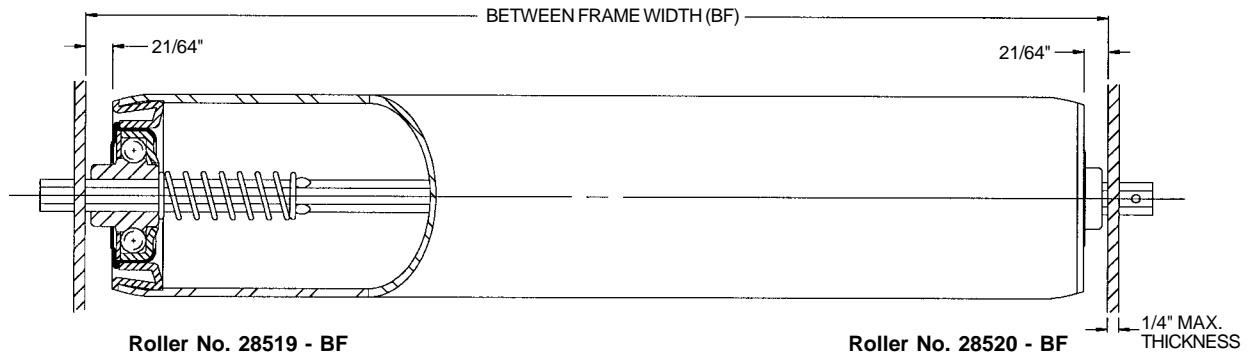

## Roller 2 1/4 in. O.D. x 13 ga. - 5/16 in. Hex Axle

Roller No. 28519 - BF

Roller No. 28520 - BF

### Description:

**Tube:** 2 1/4 in. O.D. x 13 ga. (.095 in.)

**Axle:** 5/16 in. Hex

**Bearing Adapter No.:** 102057

**Spring No.:** 11372

**Pin No.:** 101136

**Weight (lbs.):** 0.59 + 0.21 x BF

Roller No.	Bearing No.	Retained	BF
28519 - BF	102145 - Plain	Spring	7 - 39
28520 - BF	102145 - Plain	Pin	4 - 39

ROLLER CAPACITY CHART (LBS.)			
BF*	Bearing No. 102145	BF*	Bearing No. 102145
7	275	25	94
9	275	27	87
11	226	29	80
13	188	31	75
15	161	33	70
17	141	35	66
19	125	37	63
21	113	39	59
23	102		

\* Other Between Frame Widths available. See chart at left.

### Description:

**Tube:** 2 1/4 in. O.D. x 13 ga. (.095 in.)

**Axle:** 3/8 in. Hex

**Bearing Adapter No.:** 102057

**Spring No.:** 37379

**Pin No.:** 101010

**Weight (lbs.):** 0.60 + 0.22 x BF

Roller No.	Bearing No.	Retained	BF
28521 - BF	102180 - Plain	Pin	4 - 39
38181 - BF	102180 - Plain	Spring	7 - 39