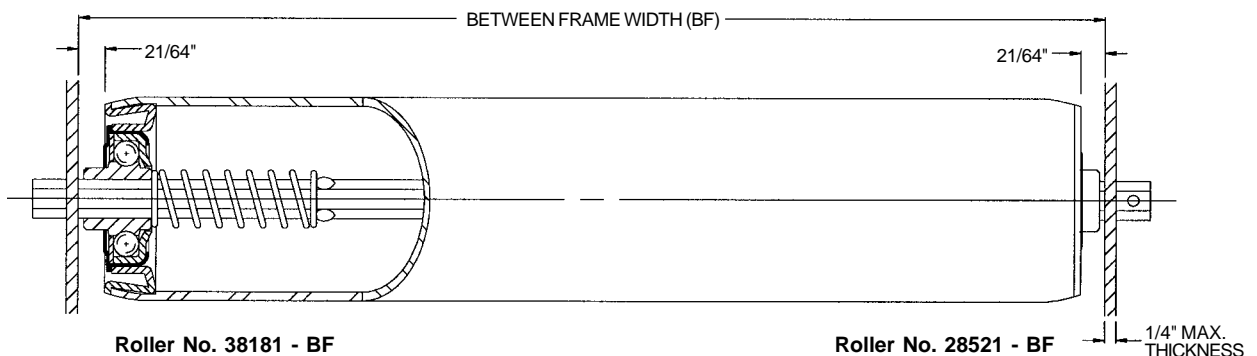

Roller 2 1/4 in. O.D. x 13 ga. - 3/8 in. Hex Axle

Roller No. 38181 - BF

Roller No. 28521 - BF

Description:

Tube: 2 1/4 in. O.D. x 13 ga. (.095 in.)

Axle: 3/8 in. Hex

Bearing Adapter No.: 102057

Spring No.: 37379

Pin No.: 101010

Weight (lbs.): 0.60 + 0.22 x BF

Roller No.	Bearing No.	Retained	BF
28521 - BF	102180 - Plain	Pin	4 - 39
38181 - BF	102180 - Plain	Spring	7 - 39

ROLLER CAPACITY CHART (LBS.)			
BF*	Bearing No. 102180	BF*	Bearing No. 102180
7	290	25	195
9	290	27	180
11	290	29	167
13	290	31	156
15	290	33	146
17	290	35	137
19	260	37	130
21	234	39	123
23	212		

* Other Between Frame Widths available. See chart at left.